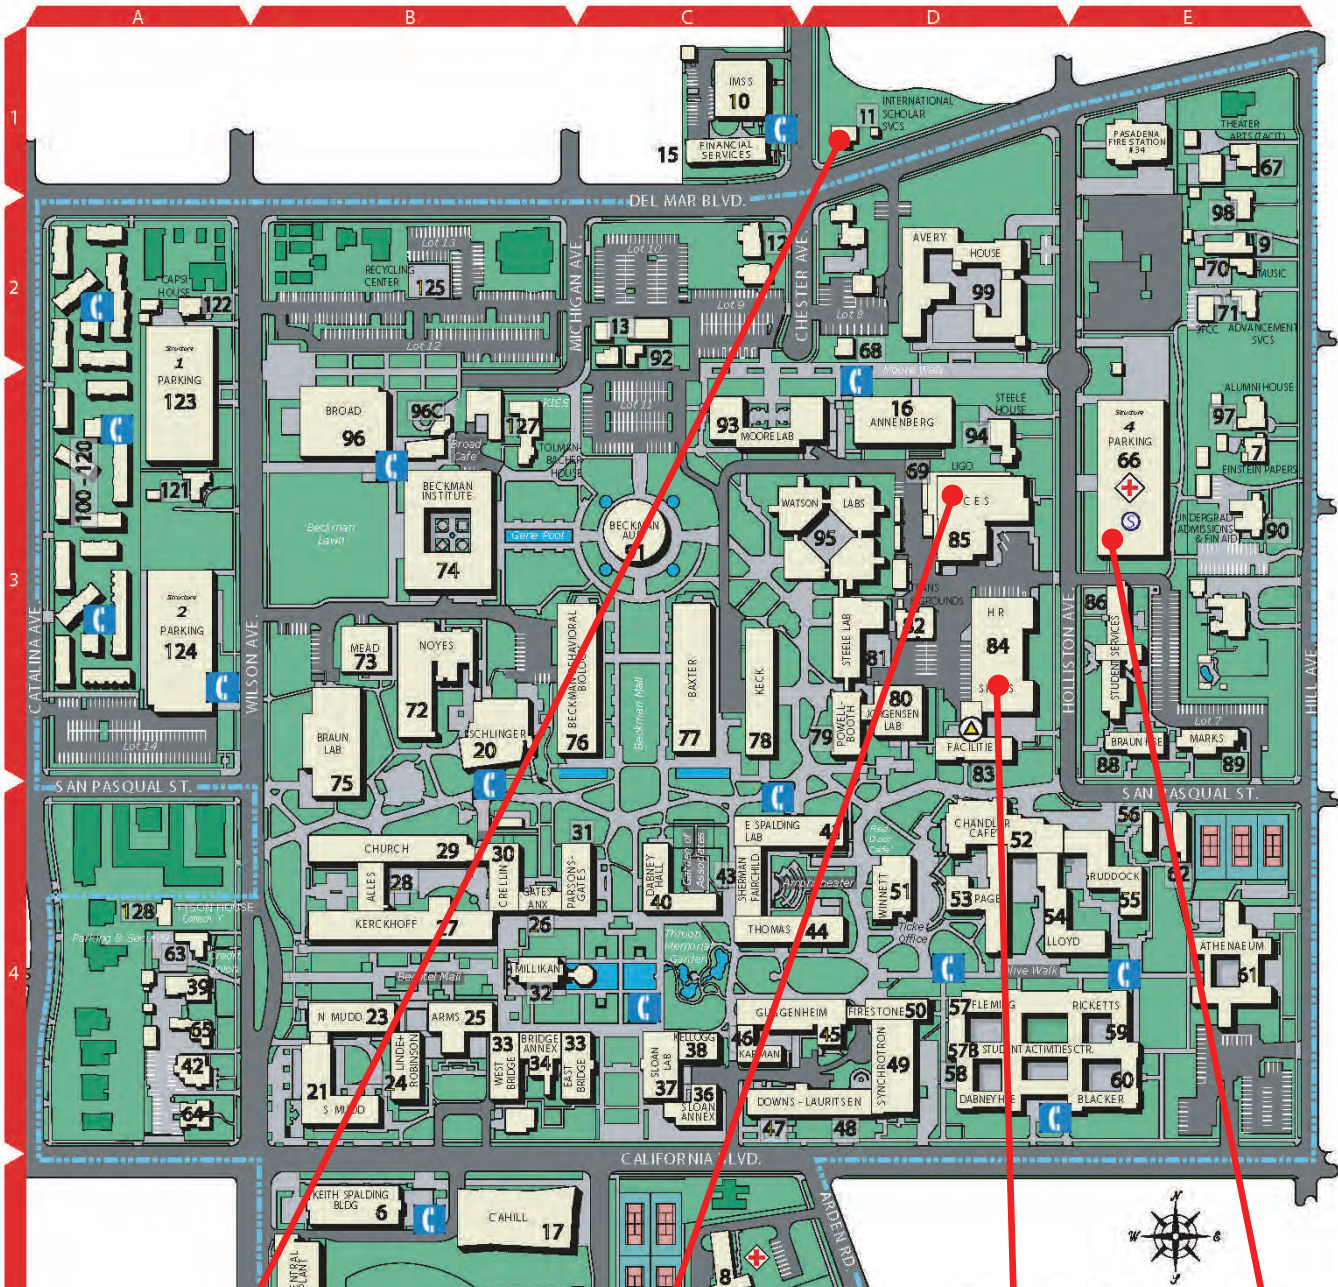

CALIFORNIA INSTITUTE OF TECHNOLOGY

International Scholar Services (11)
266 S. Chester
Pasadena, CA 91125

Employee & Organizational Development (85)
367 S. Holliston (2nd Floor)
Pasadena, CA 91125

Human Resources (84)
399 S. Holliston
Pasadena, CA 91125

Holliston Parking Structure (66)

From 110 Pasadena Freeway Go north, till it ends and becomes Arroyo Parkway. On Arroyo, turn right on Del Mar (east). Turn right on Holliston.

From 210 Foothill Freeway Exit on Hill Avenue and go south. Turn right on Del Mar (west) and make a quick left on Holliston.

Park in the green 90-min. zone in front of the HR office.
OR

Park in the Holliston parking structure. Purchase a day pass on the third level. Cost is $2 for first hour plus $1 for each additional hour. Maximum $6 per day.