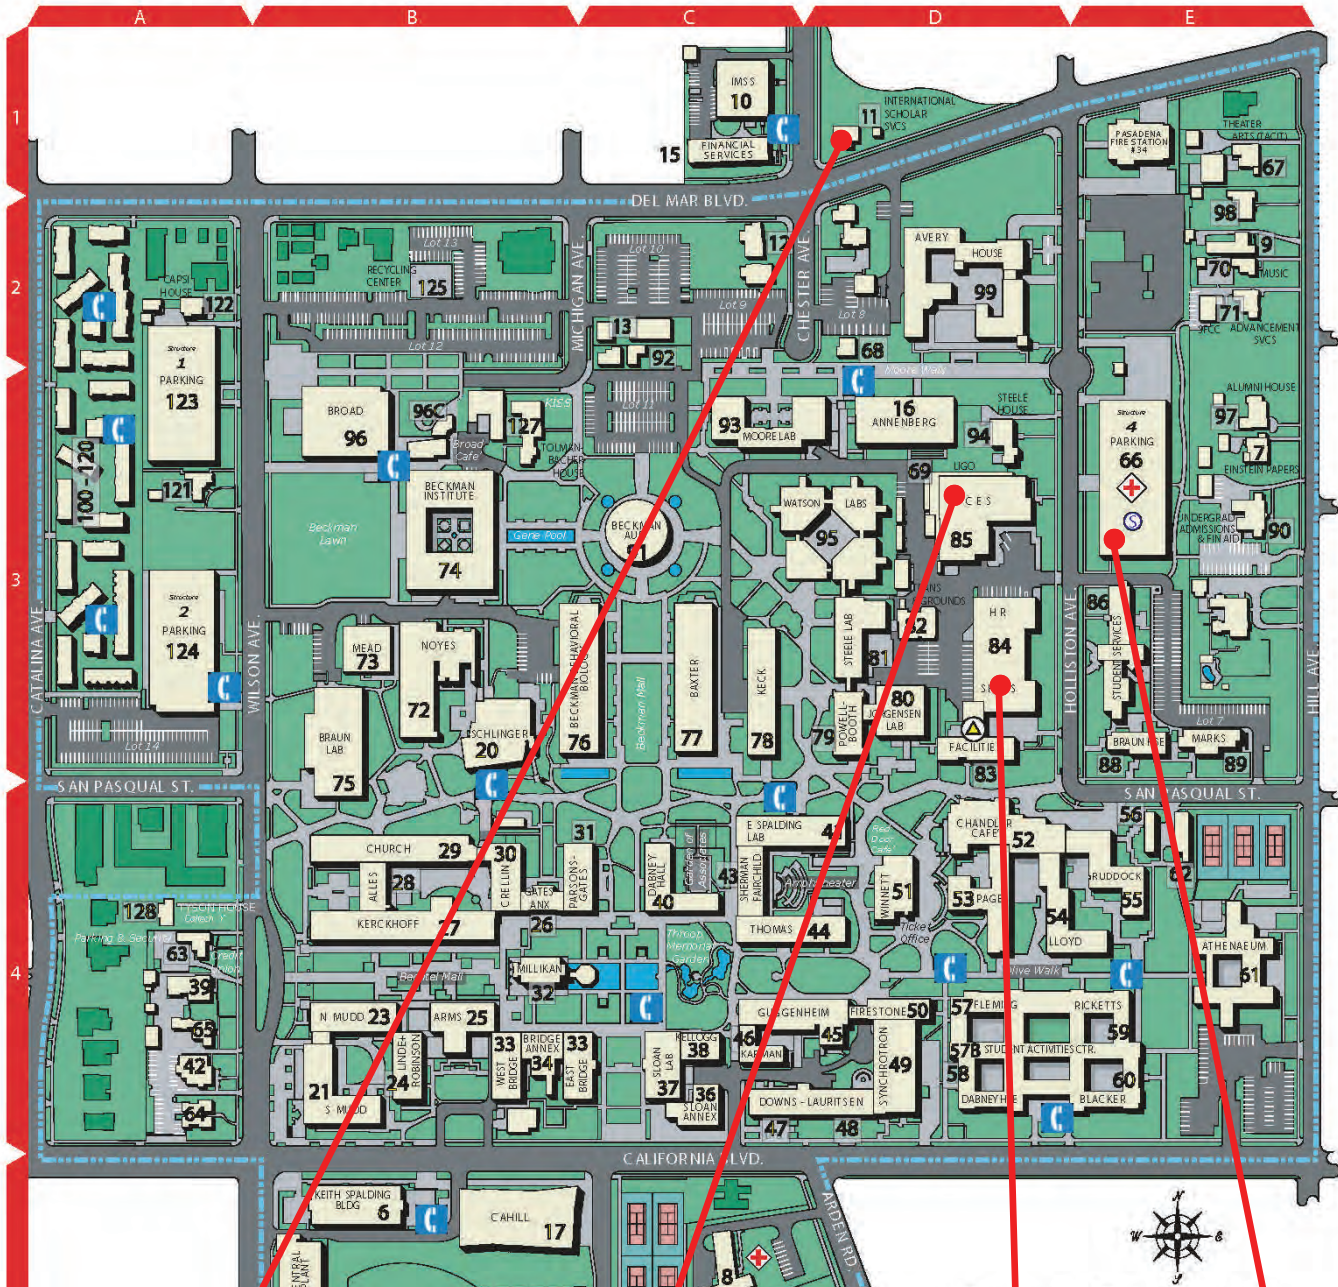

CALIFORNIA INSTITUTE OF TECHNOLOGY

International Scholar Services (11)
266 S. Chester
Pasadena, CA 91125

Employee & Organizational Development (85)
367 S. Holliston (2nd Floor)
Pasadena, CA 91125

Human Resources (84)
399 S. Holliston
Pasadena, CA 91125

Holliston Parking Structure (66)

From 110 Pasadena Freeway Go north, till it ends and becomes Arroyo Parkway. On Arroyo, turn right on Del Mar (east). Turn right on Holliston.

From 210 Foothill Freeway Exit on Hill Avenue and go south. Turn right on Del Mar (west) and make a quick left on Holliston.

Park in the green 90-min. zone in front of the HR office.
OR

Park in the Holliston parking structure. Purchase a day pass on the third level. Cost is $2 for first hour plus $1 for each additional hour. Maximum $6 per day.