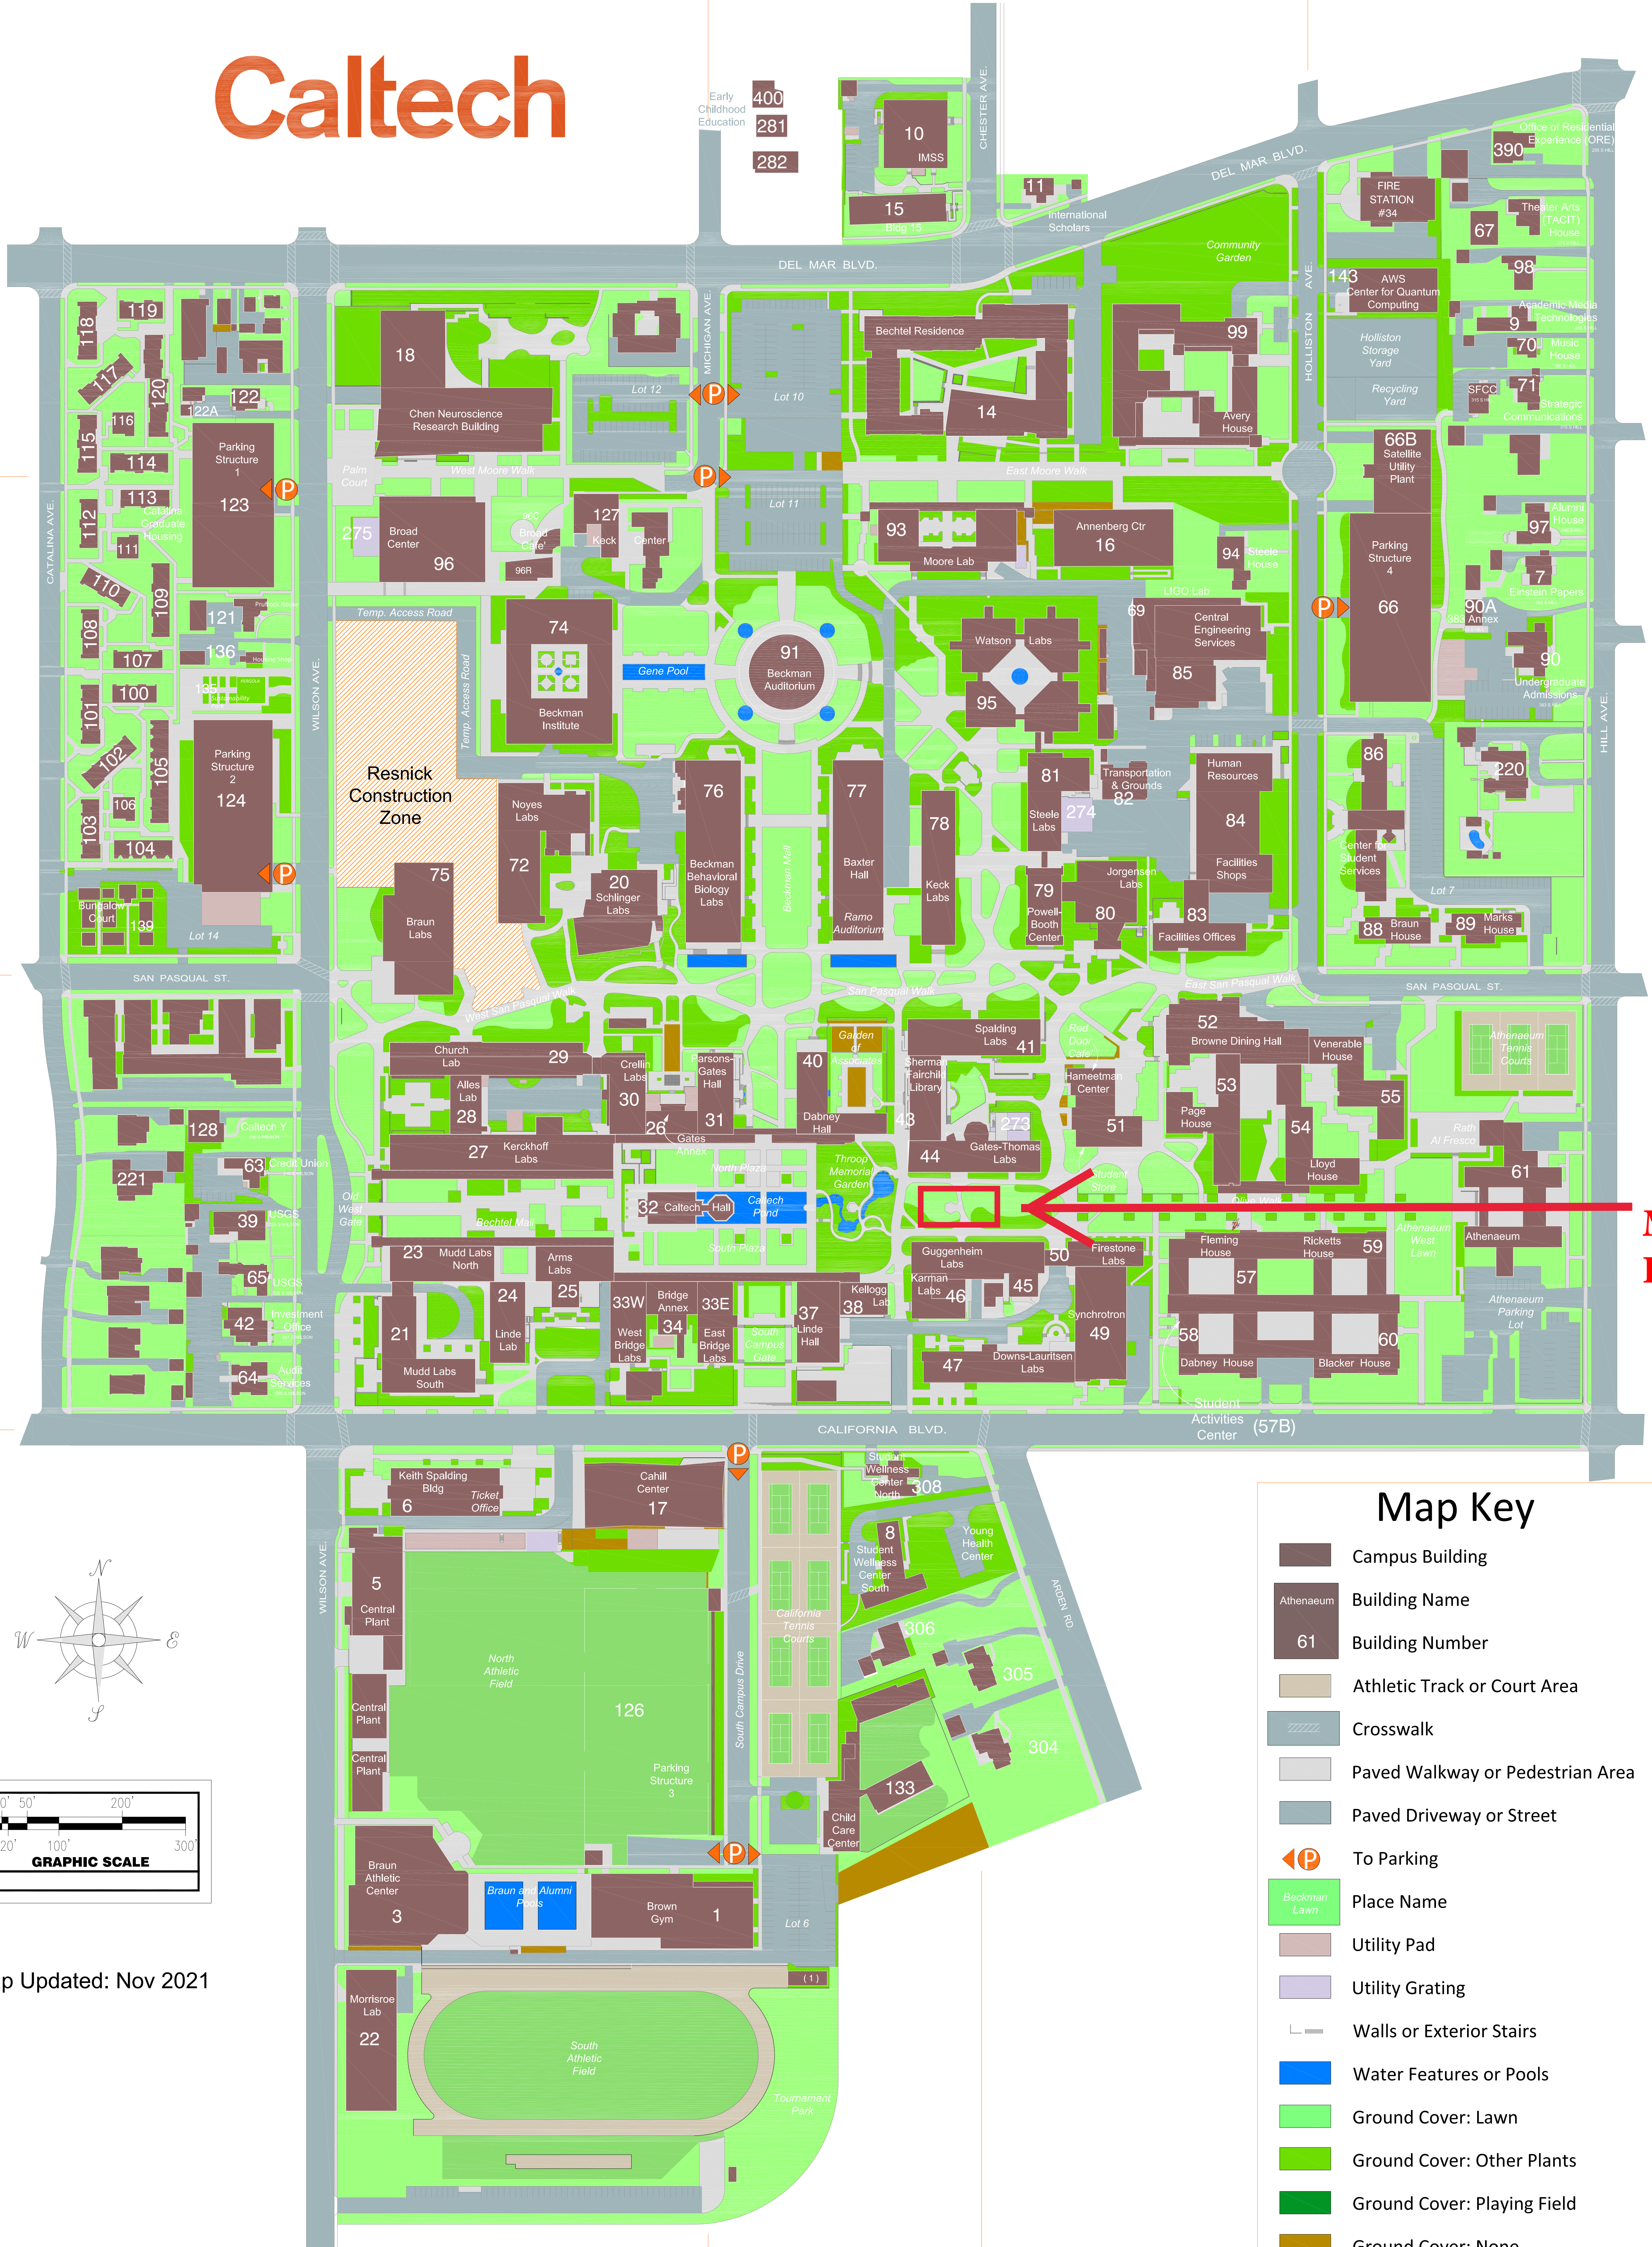

Caltech

Meet Here

Map Key

- Campus Building
- Building Name
- Building Number
- Athletic Track or Court Area
- Crosswalk
- Paved Walkway or Pedestrian Area
- Paved Driveway or Street
- To Parking
- Place Name
- Utility Pad
- Utility Grating
- Walls or Exterior Stairs
- Water Features or Pools
- Ground Cover: Lawn
- Ground Cover: Other Plants
- Ground Cover: Playing Field
- Ground Cover: None
- Under Construction

RECENT CHANGES TO THE MAP

- * 255 South Hill Avenue has been converted to the **Office of Residential Experience** (Bldg 390)
- * 1245 Arden Road is now the **Student Wellness Center North** (Building 308)
- * The **AWS Center for Quantum Computing** (143) has been built on Holliston Ave.
- * Building 24 has been renamed as "**Ronald and Maxine Linde Center for Global Environmental Science**"
- * Bldg 32 has been renamed as "**Caltech Hall**"
- * Bldg 52 has been renamed as "**Lee F. Browne Dining Hall**"
- * Building 55 has been renamed as "**Grant D. Venerable House**"