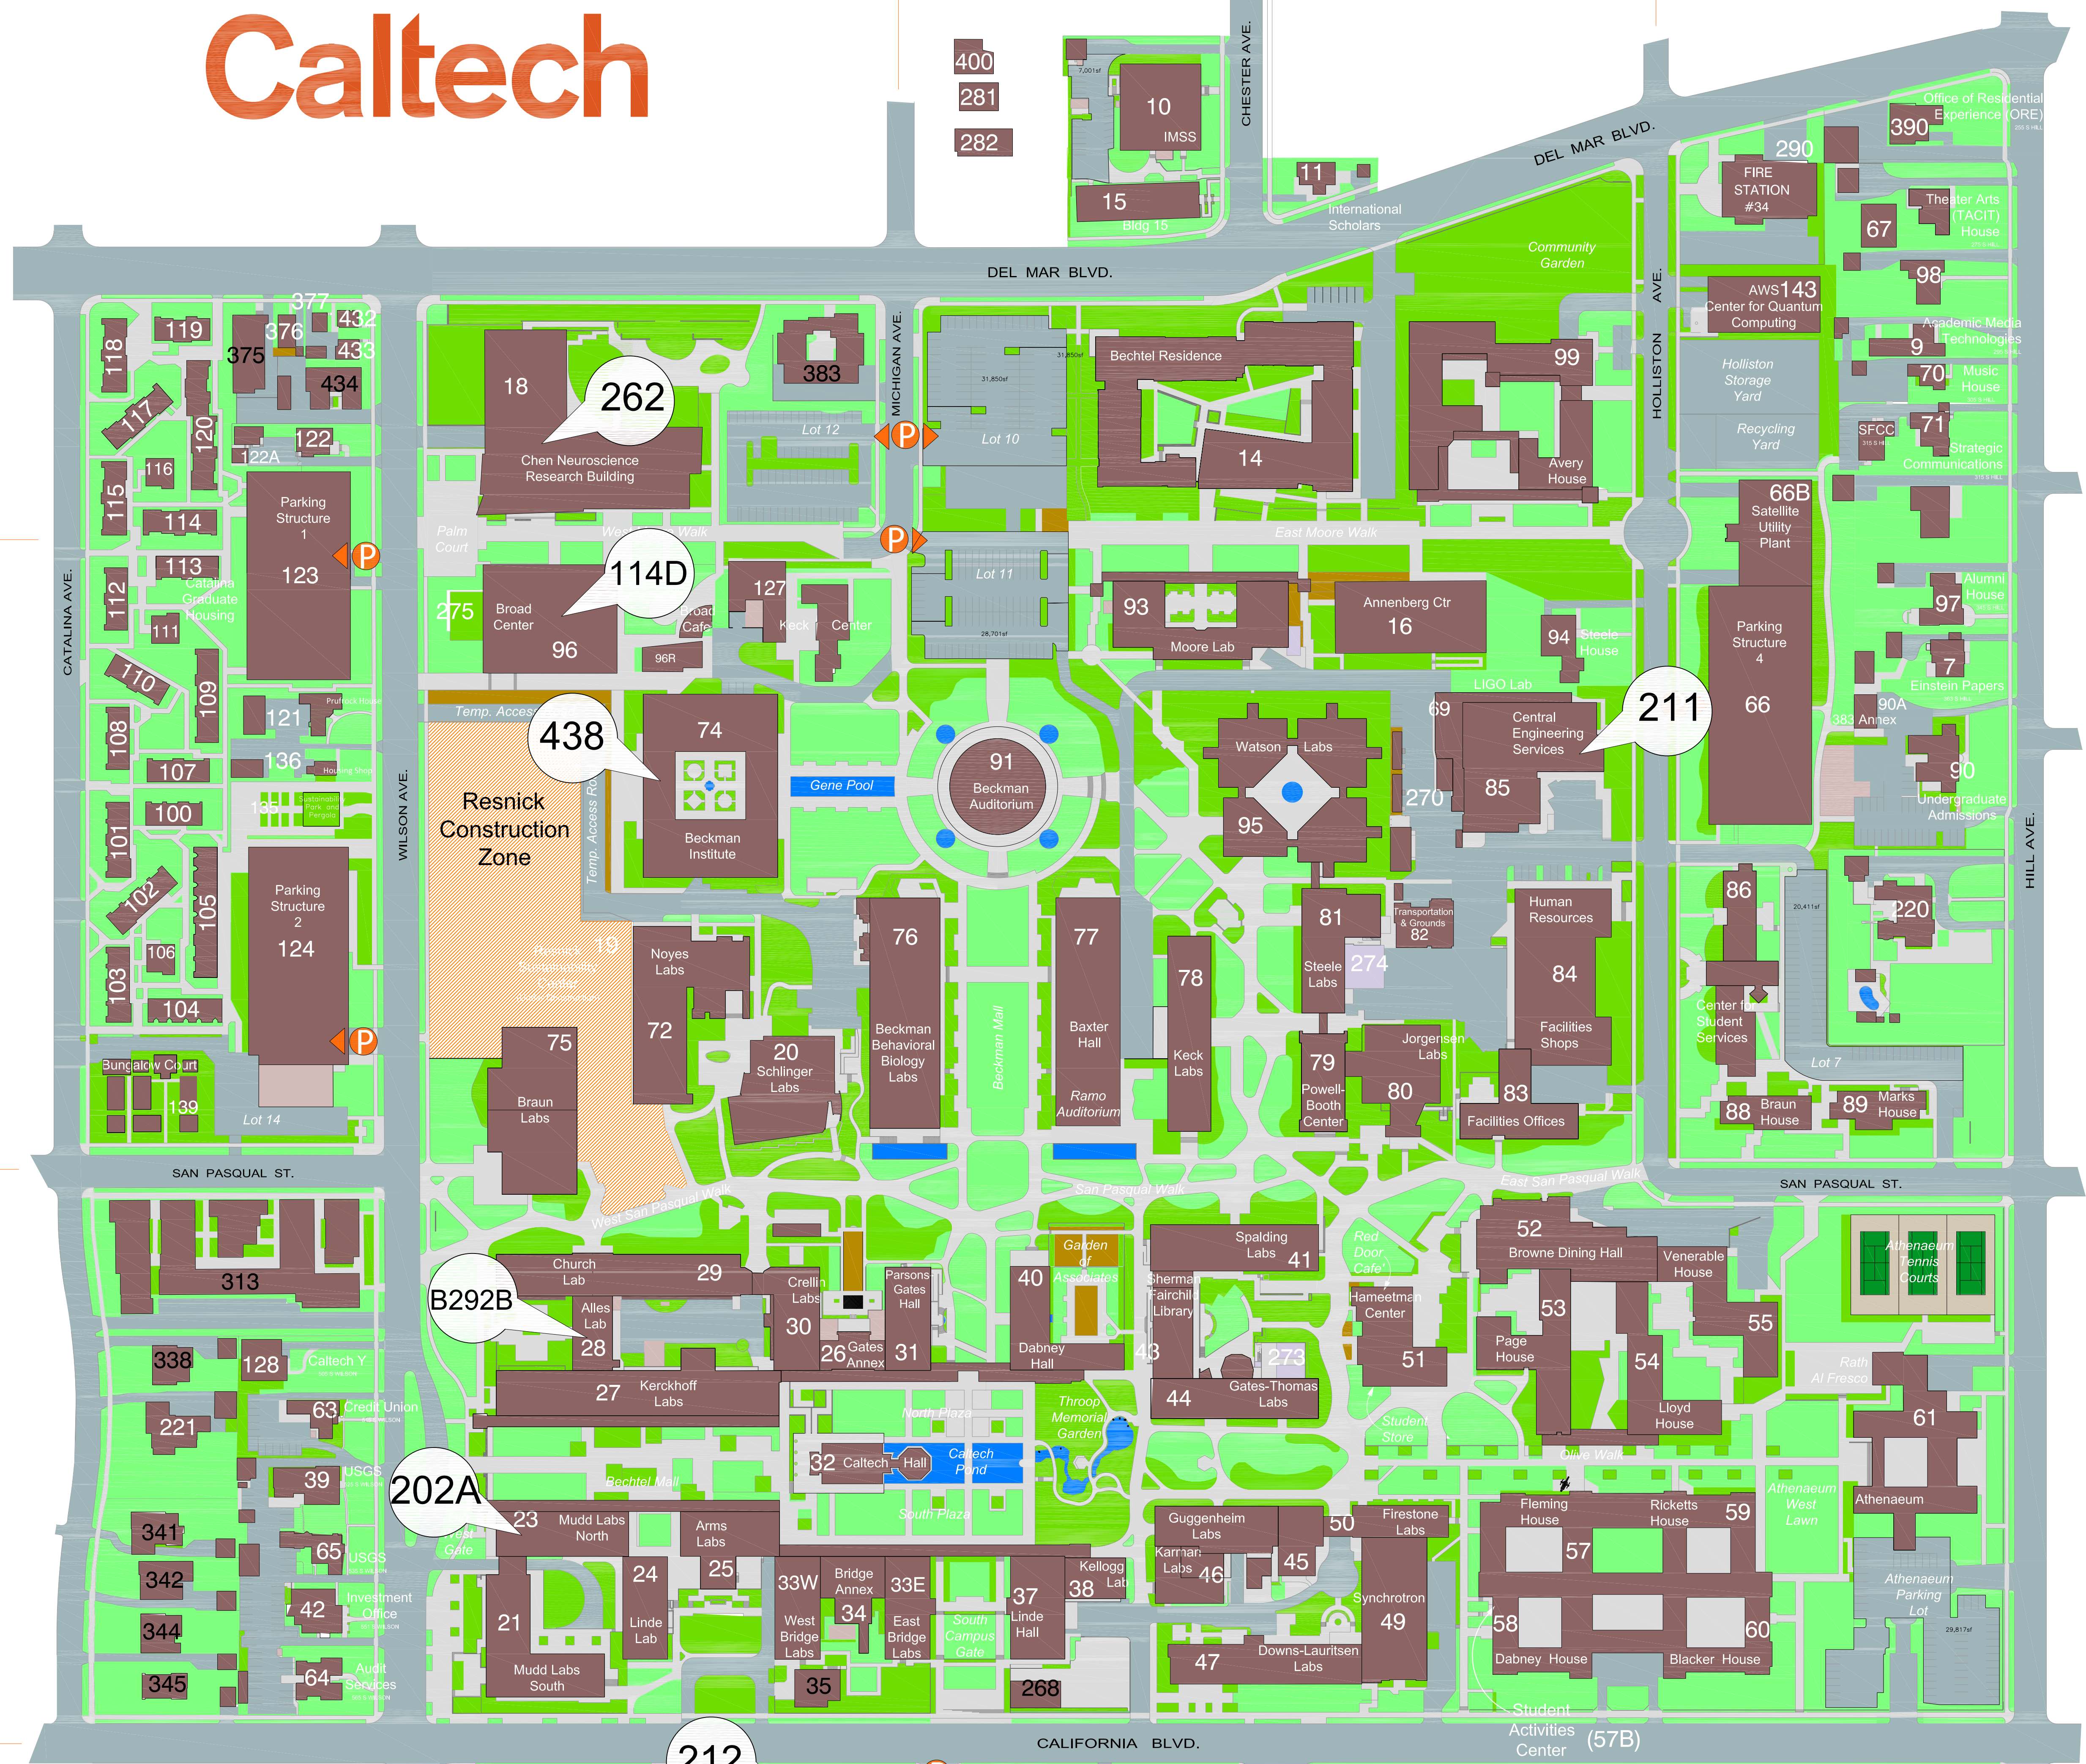

Caltech

Map Key

	Campus Building
	Building Name
	Building Number
	Athletic Track or Court Area
	Crosswalk
	Paved Walkway or Pedestrian Area
	Paved Driveway or Street
	To Parking
	Place Name
	Utility Pad
	Utility Grating
	Walls or Exterior Stairs
	Water Features or Pools
	Ground Cover: Lawn
	Ground Cover: Other Plants
	Ground Cover: Playing Field
	Ground Cover: None
	Under Construction

Map Updated: Aug 2022

262
Lactation Room